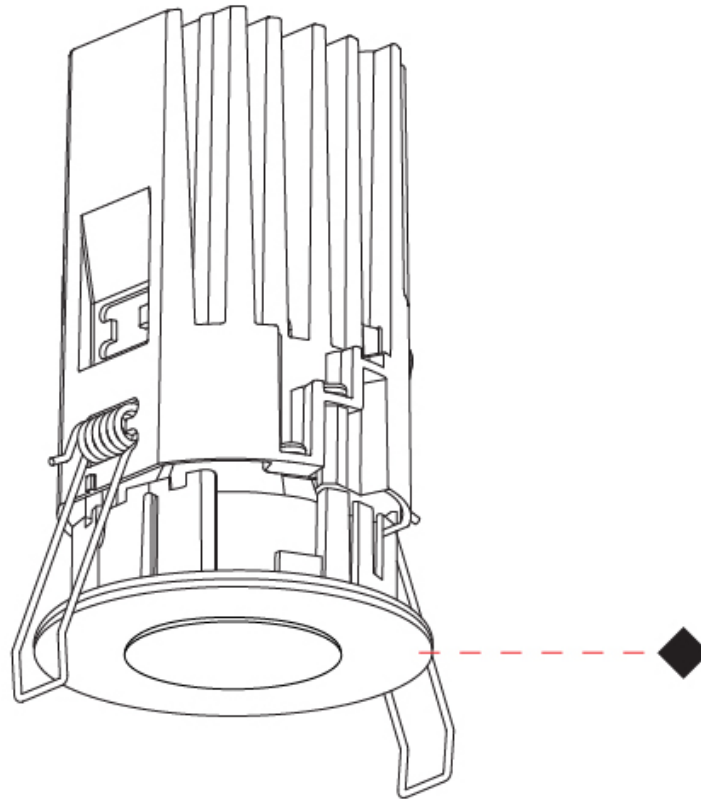

OIKO PRO IP54 RECESSED

A35850-

PROJECT	_____
TYPE	_____
SPECIFIER	_____
QUANTITY	_____
DATE	_____

A