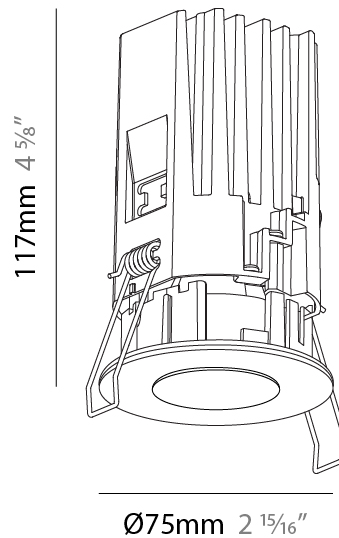

GENERAL

Series: Oiko Pro Round
Subseries: Oiko Pro IP54
Partner: Prolicht
Division: Architectural
Installation: Recessed
Product Type: Downlight
Mounting Location: Ceiling
Light Distribution: Downlight

PHYSICAL

Aperture Sizes - Downlights: 1"
Shape: Round
Diameter (mm): 75
Diameter (in): 2 ¹⁵/₁₆
Height (mm): 117
Height (in): 4 ⁵/₈
Ceiling Thickness (mm): 10 / 12.5 / 15 / 25
Ceiling Thickness (in): 3/8 or 1/2 or 9/16 or 1
Min. Recessing Depth (mm): 125
Min. Recessing Depth (in): 4 ¹⁵/₁₆
Fixture Finish: SSR / BKV / CWI / CRY / HAB / UFT / ITA / RUA / FTG / MYG / LOD / PUS / FRO / FUP / KIA / POP / BLS / SPG / MEY / GOH / CHC / COM / ABZ / JAG / OBR / MOS / ROR
Fixture Material: Aluminum Die Cast
Cut-out Measurements: D. - 68mm / 2 11/16"

ELECTRICAL

Lamp Type: LED (Zhaga Standard)
Input Wattage (W): 20
Total Output Wattage (W): 18.1
Dimming: Tri-Mode (Non-Dimming and Phase Dimming (120Vac only) and 0-10V Dimming)
Driver Included: No
Driver Location: Recessed Housing
Driver Type: Constant Current - Universal
Driver Class: Class 2
Housing: ENCP1
Input Voltage (V): 120 - 277
Constant Current (MA): 500mA

LED

Number of LEDs: 1
Color Temperature (°K): 2700 / 3000 / 3500 / 4000
Max. Delivered Lumen (lm): 1218 / 1312 / 1391 / 1392
Nominal Lumen (lm): 1668 / 1797 / 1905 / 1907
CRI: >90 CRI
Lamp Life (hrs): 50000

OPTICAL

Reflector°: 16

RATINGS AND CERTIFICATIONS

Certified By: Certified for North American Standards
IP rating: IP54