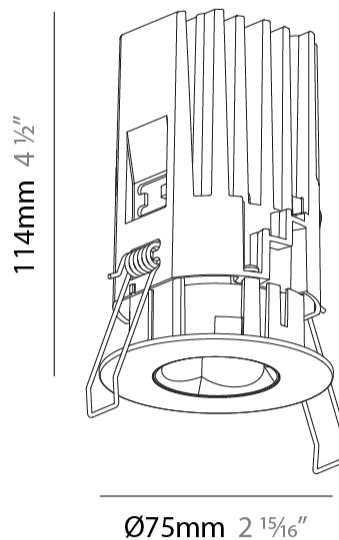

PHYSICAL

Aperture Sizes - Downlights: 1"
Shape: Round
Diameter (mm): 75
Diameter (in): 2 ¹⁵/₁₆
Height (mm): 114
Height (in): 4 ¹/₂
Ceiling Thickness (mm): 10 / 12.5 / 15 / 25
Ceiling Thickness (in): 3/8 or 1/2 or 9/16 or 1
Min. Recessing Depth (mm): 120
Min. Recessing Depth (in): 4 ³/₄
Diffuser: Lens Pack - Spread Lens / Linear Spread Lens / Honeycomb Louver
Fixture Finish: SSR / BKV / CWI / CRY / HAB / UFT / ITA / RUA / FTG / MYG / LOD / PUS / FRO / FUP / KIA / POP / BLS / SPG / MEY / GOH / CHC / COM / ABZ / JAG / OBR / MOS / ROR
Fixture Material: Aluminum Die Cast
Cut-out Measurements: D. - 68mm / 2 11/16"

ELECTRICAL

Lamp Type: LED (Zhaga Standard)
Input Wattage (W): 24
Total Output Wattage (W): 21.8
Dimming: Tri-Mode (Non-Dimming and Phase Dimming (120Vac only) and 0-10V Dimming)
Driver Included: No
Driver Location: Recessed Housing
Driver Type: Constant Current - Universal
Driver Class: Class 2
Housing: ENCP1
Input Voltage (V): 120 - 277
Constant Current (MA): 500mA

LED

Number of LEDs: 1
Color Temperature (°K): 2700 / 3000 / 3500 / 4000
Max. Delivered Lumen (lm): 1936 / 2005 / 2098 / 2118
Nominal Lumen (lm): 2341 / 2424 / 2537 / 2561
CRI: >90 CRI
Lamp Life (hrs): 50000

OPTICAL

Reflector°: 34

RATINGS AND CERTIFICATIONS

Certified By: Certified for North American Standards
IP rating: IP20