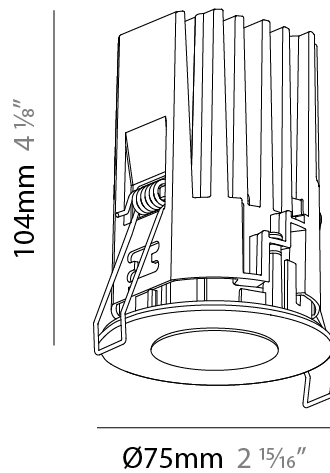

GENERAL

Series: Oiko Pro Round
Subseries: Oiko Pro Wallwash
Partner: Prolicht
Division: Architectural
Installation: Recessed
Product Type: Wallwash
Mounting Location: Ceiling
Light Distribution: Wallwash

PHYSICAL

Aperture Sizes - Downlights: 1"
Shape: Round
Diameter (mm): 75
Diameter (in): 2 15/16
Height (mm): 104
Height (in): 4 1/8
Ceiling Thickness (mm): 1 - 25
Ceiling Thickness (in): 1/16 - 1 3/16
Min. Recessing Depth (mm): 110
Min. Recessing Depth (in): 4 5/16
Fixture Finish: [SSR / BKV / CWI / CRY / HAB / UFT / ITA / RUA / FTG / MYG / LOD / PUS / FRO / FUP / KIA / POP / BLS / SPG / MEY / GOH / CHC / COM / ABZ / JAG / OBR / MOS / ROR](#)
Fixture Material: Aluminum Die Cast
Cut-out Measurements: D. - 68mm / 2 11/16"

ELECTRICAL

Lamp Type: LED (Zhaga Standard)
Input Wattage (W): 23.6
Total Output Wattage (W): 21.5
Dimming: Non-Dimming / 0-10V Dimming / Phase Dimming / DALI Dimming / MATTER Dimming
Driver Included: No
Driver Location: Recessed Housing
Driver Type: Constant Current - Universal
Driver Class: Class 2
Input Voltage (V): 120 - 277
Constant Current (MA): 500mA

LED

Number of LEDs: 1
Color Temperature (°K): [2700 / 3000 / 3500 / 4000](#)
Max. Delivered Lumen (lm): 1863 / 1930 / 2020 / 2038
Nominal Lumen (lm): 2341 / 2424 / 2537 / 2561
CRI: >90 CRI
Lamp Life (hrs): 50000

OPTICAL

RATINGS AND CERTIFICATIONS

Certified By: Certified for North American Standards
IP rating: IP54