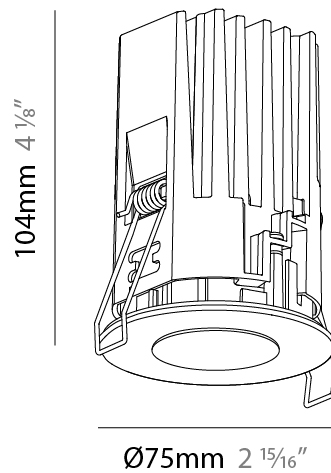

GENERAL

Series: Oiko Pro Round
Subseries: Oiko Pro IP54
Partner: Prolicht
Division: Architectural
Installation: Recessed
Product Type: Downlight
Mounting Location: Ceiling
Light Distribution: Downlight

PHYSICAL

Aperture Sizes - Downlights: 1"
Shape: Round
Diameter (mm): 75
Diameter (in): 2 ¹⁵/₁₆
Height (mm): 104
Height (in): 4 ¹/₈
Ceiling Thickness (mm): 10 / 12.5 / 15 / 25
Ceiling Thickness (in): 3/8 or 1/2 or 9/16 or 1
Min. Recessing Depth (mm): 110
Min. Recessing Depth (in): 4 ⁵/₁₆
Fixture Finish: SSR / BKV / CWI / CRY / HAB / UFT / ITA / RUA / FTG / MYG / LOD / PUS / FRO / FUP / KIA / POP / BLS / SPG / MEY / GOH / CHC / COM / ABZ / JAG / OBR / MOS / ROR
Fixture Material: Aluminum Die Cast
Cut-out Measurements: D. 68mm / 2 11/16"

ELECTRICAL

Lamp Type: LED (Zhaga Standard)
Input Wattage (W): 24
Total Output Wattage (W): 21.8
Dimming: Tri-Mode (Non-Dimming and Phase Dimming (120Vac only) and 0-10V Dimming)
Driver Included: No
Driver Location: Recessed Housing
Driver Type: Constant Current - Universal
Driver Class: Class 2
Housing: ENCP1
Input Voltage (V): 120 - 277
Constant Current (MA): 500mA

LED

Number of LEDs: 1
Color Temperature (°K): 2700 / 3000 / 3500 / 4000
Max. Delivered Lumen (lm): 1957 / 2027 / 2537 / 2141
Nominal Lumen (lm): 2341 / 2424 / 2537 / 2561
CRI: >90 CRI
Lamp Life (hrs): 50000

OPTICAL

Reflector°: 50

RATINGS AND CERTIFICATIONS

Certified By: Certified for North American Standards
IP rating: IP54